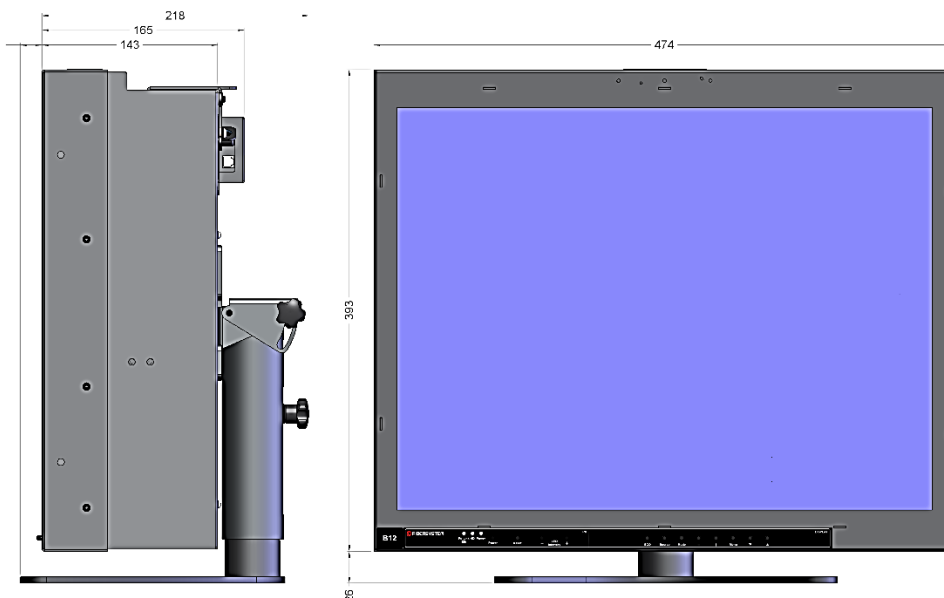

Features

Features – Computer	Description
CPU	Intel CPU i5-14500T
Internal Memory	2x16 GB DDR5 SODIMM
GPU	Intel UHD Graphics 770
Hard Drive	Detachable 512 GB SSD
Features – Monitor	Description
Diagonal size	21,3" (54 cm)
Display Area	432 x 324 mm (BxH)
Optimal (recommended) resolution	1600 x 1200 @ 60 Hz
Brightness (typical)	500 cd/m ² (Candela/square meters)
Contrast	1800:1
Viewing Angle (Horizontal/Vertical)	178/178°
Response time (typical)	6 ms
Panel type	IPS
Features – Webcam	Description
Pixles	5 Megapixels
Maximum resolution	2592 x 1944
Frame rate	60 fps @ 720 p/30 fps @ 1080 p
Viewing angle (horizontal/vertical)	72/72°
Focus	Auto
Interface	USB 2.0
Drivers	Not required, so-called "Plug and play"